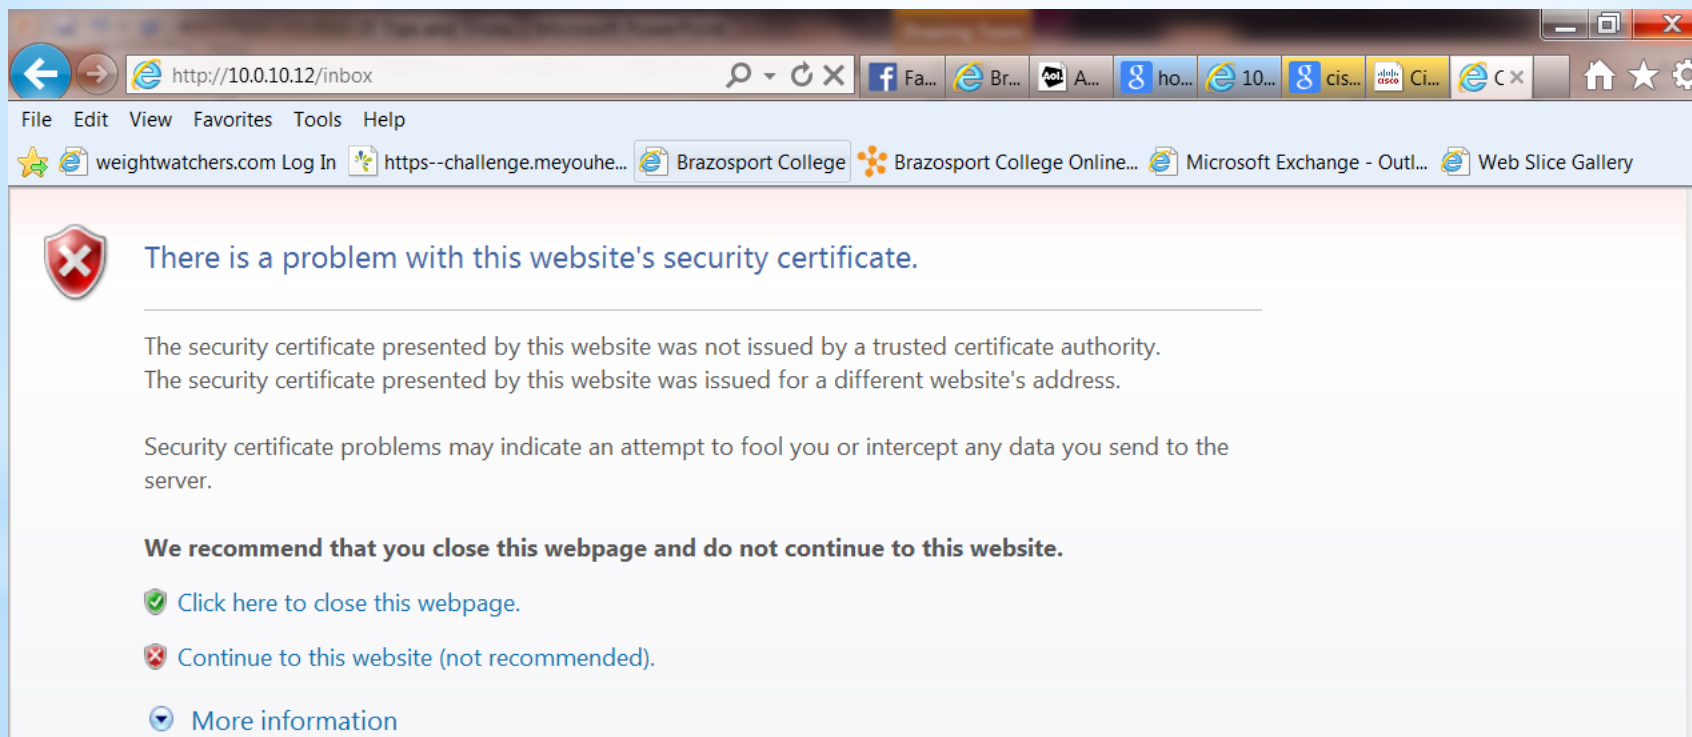

To reset your Cisco phone password, using Internet Explorer go to 10.0.10.12/inbox (do not type anything else) and hit the enter key. If a certificate error pops up, click on “continue to this website.”

Sign in using your BCNET username and password.

Click on Settings, then Passwords/Change Pin to reset your phone Pin.

The screenshot shows a web browser window displaying the Cisco Unity Assistant interface. The address bar shows the URL `https://10.0.10.12/ciscopca/unityassistant/`. The browser's menu bar includes File, Edit, View, Favorites, Tools, and Help. The browser's toolbar contains various icons for navigation and search. The main content area is titled "Messaging Assistant > Preferences > Personal Options". The "Preferences" menu is expanded, showing "Passwords > Change PIN" as the selected option, with a red arrow pointing to it from the top text. Below the menu, there are buttons for "Save", "Change PIN", and "External Service Accounts". The "Change PIN" section contains the following fields and options: