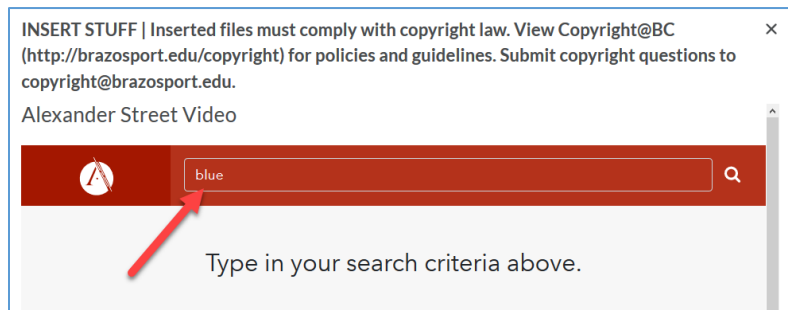

4. Type in video name in search box and click the **Enter** key.