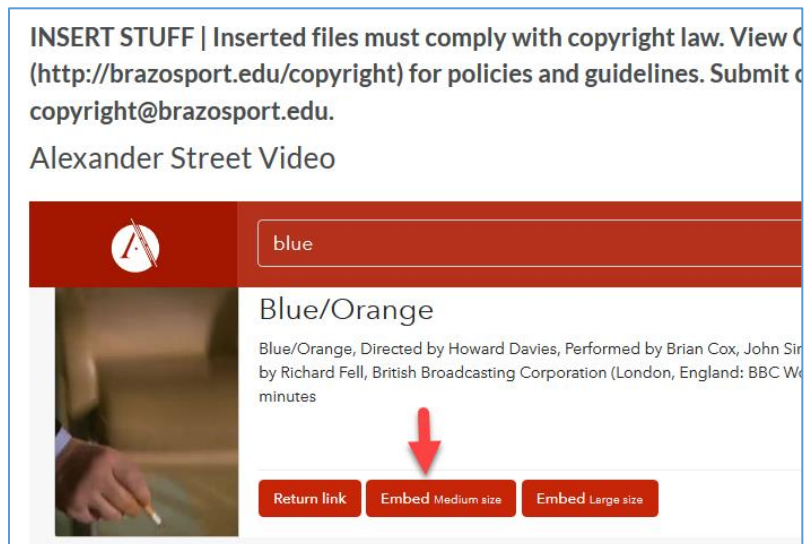

5. Click **Embed Medium size**.