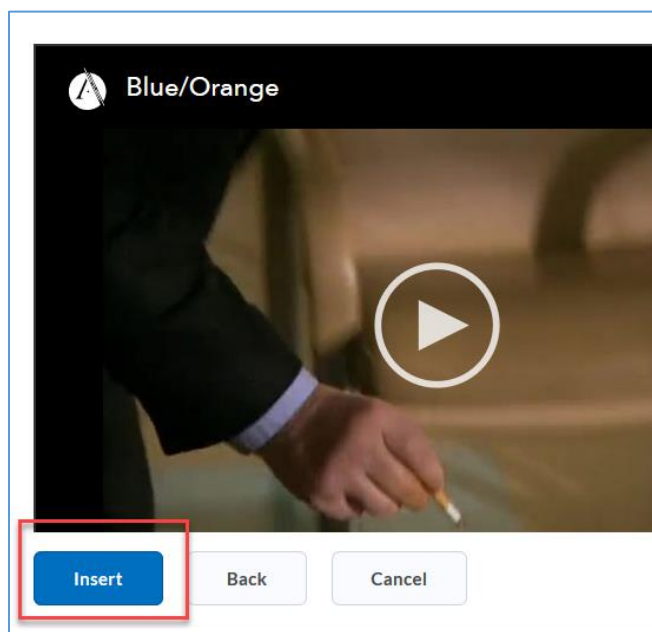

Embedding Videos

1. Go to **Content**, enter module in which you want to embed video, click **New** and select **Create File**.

2. Enter name of file and click the **Insert Stuff** icon.

3. Scroll down and click on **Alexander Street Video**.

4. Type in video name in search box and click the **Enter** key.

5. Click **Embed Medium size**.

6. Wait for video to load and click **Insert**.

7. Click **Save and Close** when done.