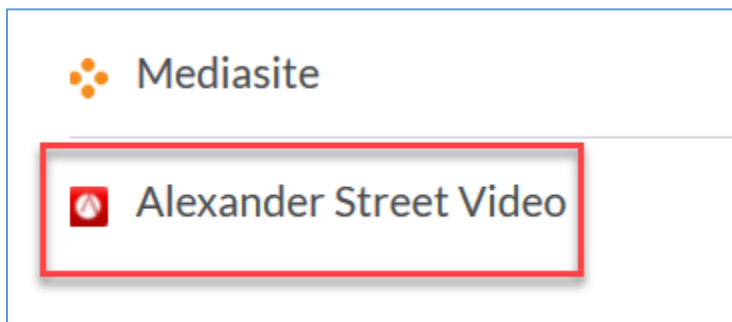

Embedding Videos

1. Go to **Content**, enter module in which you want to embed video, click **New** and select **Create File**.

2. Enter name of file and click the **Insert Stuff** icon.

3. Scroll down and click on **Alexander Street Video**.