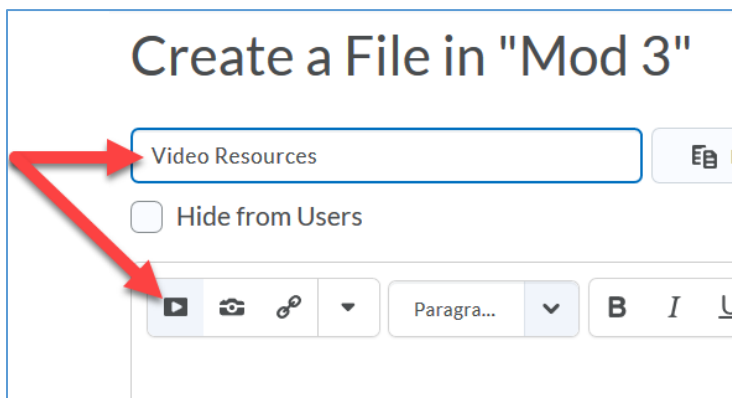

Embedding Videos

1. Go to **Content**, enter module in which you want to embed video, click **New** and select **Create File**.

2. Enter name of file and click the **Insert Stuff** icon.

3. Scroll down and click on **Alexander Street Video**.

4. Type in video name in search box and click the **Enter** key.

5. Click **Embed Medium size**.

6. Wait for video to load and click **Insert**.

7. Click **Save and Close** when done.