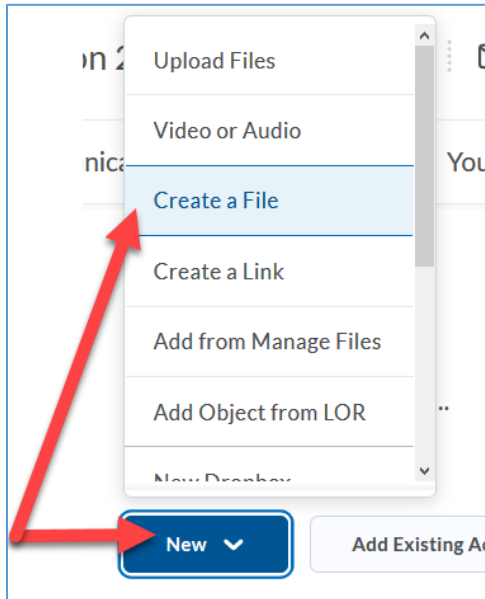

Embedding Videos

1. Go to **Content**, enter module in which you want to embed video, click **New** and select **Create File**.

2. Enter name of file and click the **Insert Stuff** icon.

3. Scroll down and click on **Alexander Street Video**.

4. Type in video name in search box and click the **Enter** key.

5. Click **Embed Medium size**.

6. Wait for video to load and click **Insert**.

7. Click **Save and Close** when done.